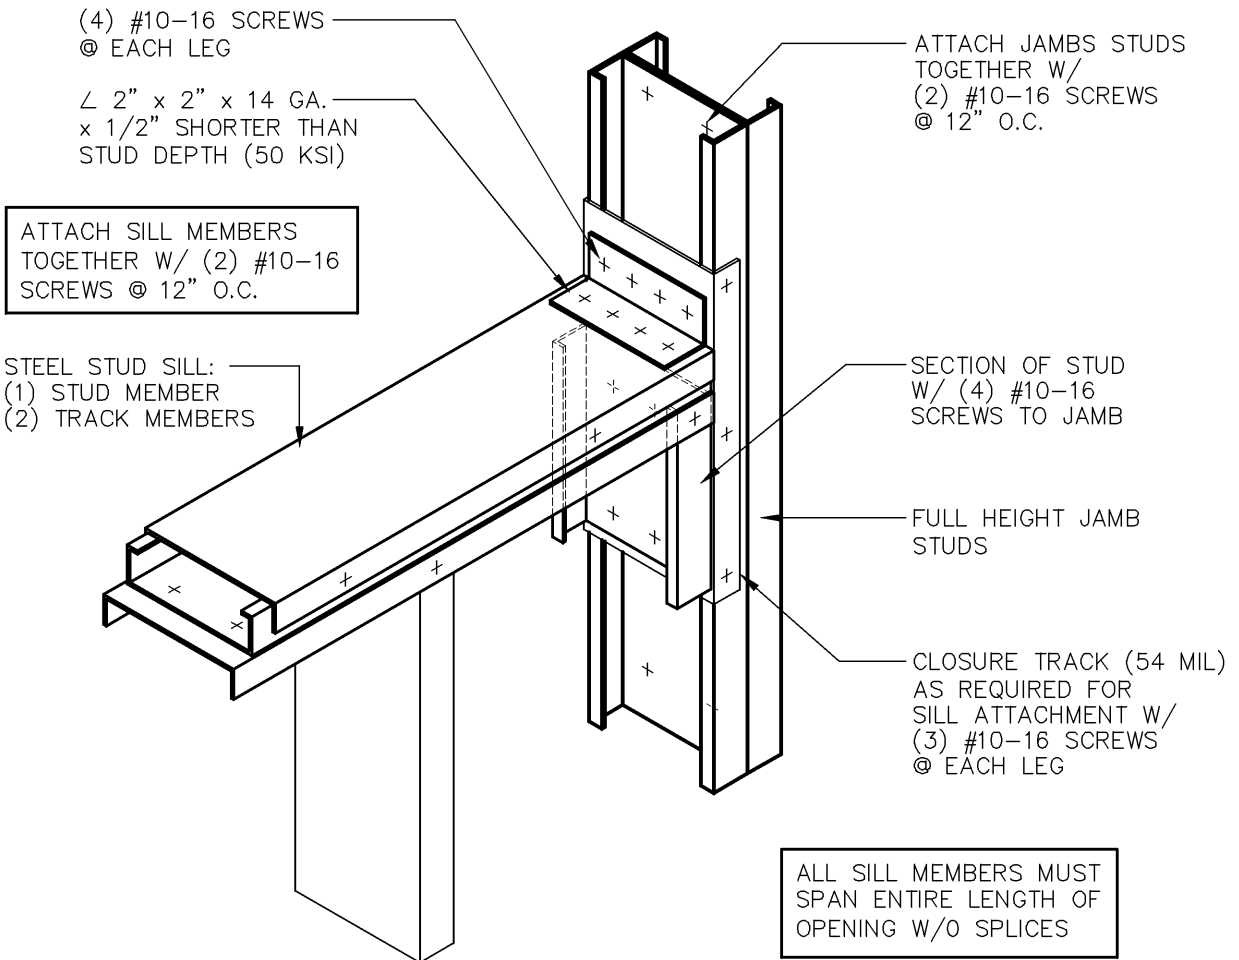

ALTERNATE SILL:

BUILDSTRONG

6272 CENTER STREET
MENTOR, OHIO 44060
PHONE: 440-974-3370

DETAIL IS FOR
REFERENCE ONLY.
NOT FOR CONSTRUCTION.

DETAIL PROVIDED BY:

100 CAMELOT DRIVE
FOND DU LAC, WI 54935
PHONE: (920) 926-9800

**BUILT-UP
SILL - JAMB DETAIL**