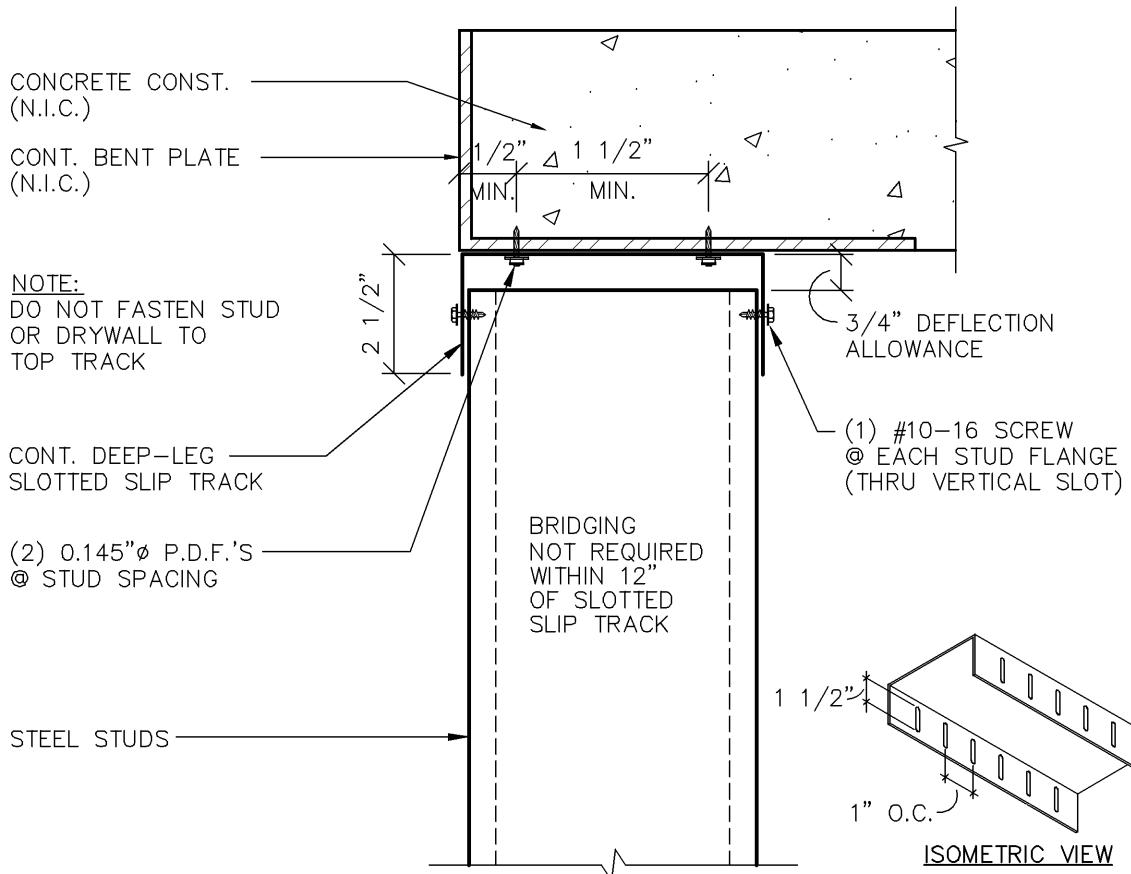

@ JAMB CONDITIONS

TYPICAL FRAMING

TELLING™

**BUILDSTRONG**

6272 CENTER STREET  
MENTOR, OHIO 44060  
PHONE: 440-974-3370

DETAIL IS FOR  
REFERENCE ONLY.  
NOT FOR CONSTRUCTION.

DETAIL PROVIDED BY:

100 CAMELOT DRIVE  
FOND DU LAC, WI 54935  
PHONE: (920) 926-9800

**@ CONCRETE W/ BENT PLATE  
SLOTTED SLIP TRACK DETAIL**