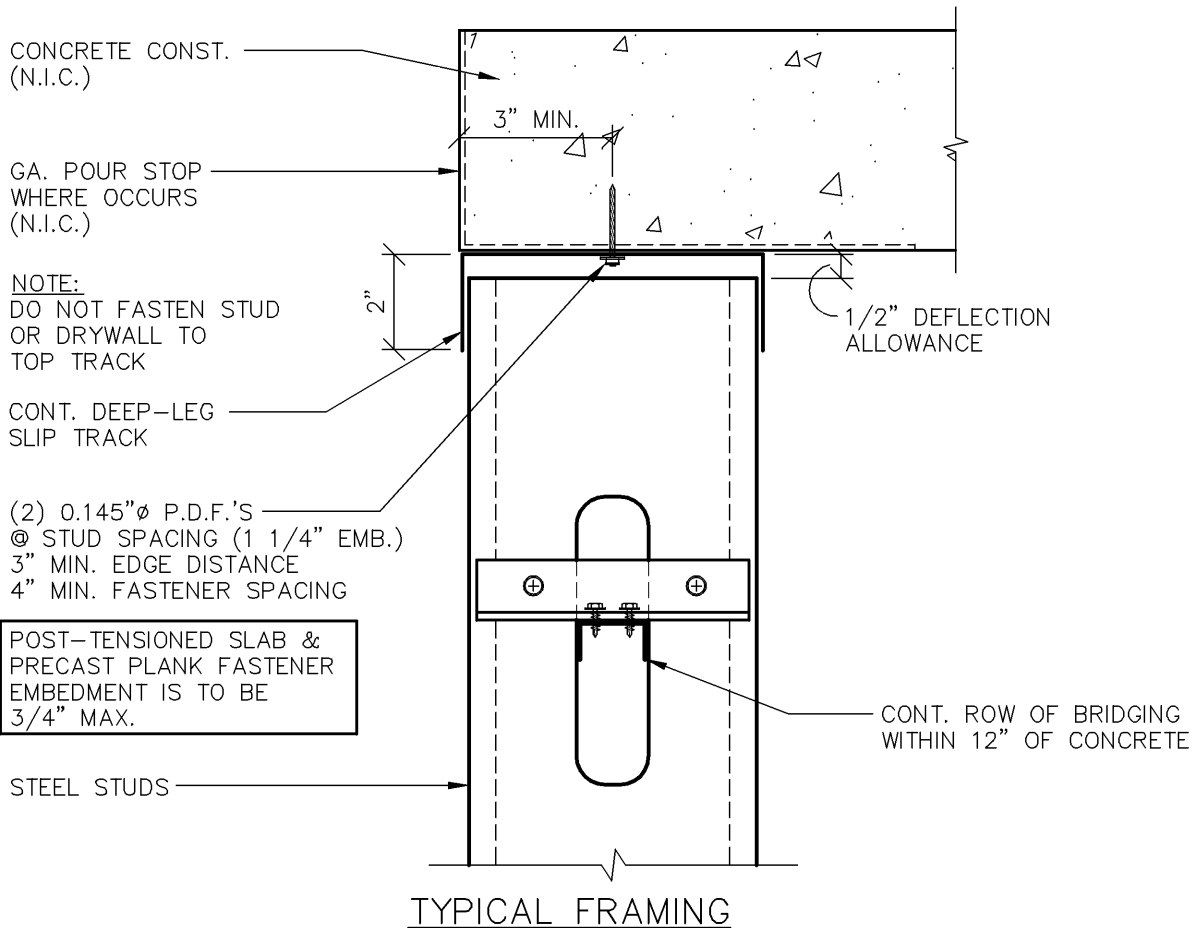

@ JAMB CONDITIONS

TYPICAL FRAMING

TELLING™

BUILDSTRONG

6272 CENTER STREET
MENTOR, OHIO 44060
PHONE: 440-974-3370

DETAIL IS FOR
REFERENCE ONLY.
NOT FOR CONSTRUCTION.

DETAIL PROVIDED BY:

100 CAMELOT DRIVE
FOND DU LAC, WI 54935
PHONE: (920) 926-9800

@ CONCRETE SLIP TRACK ATTACHMENT