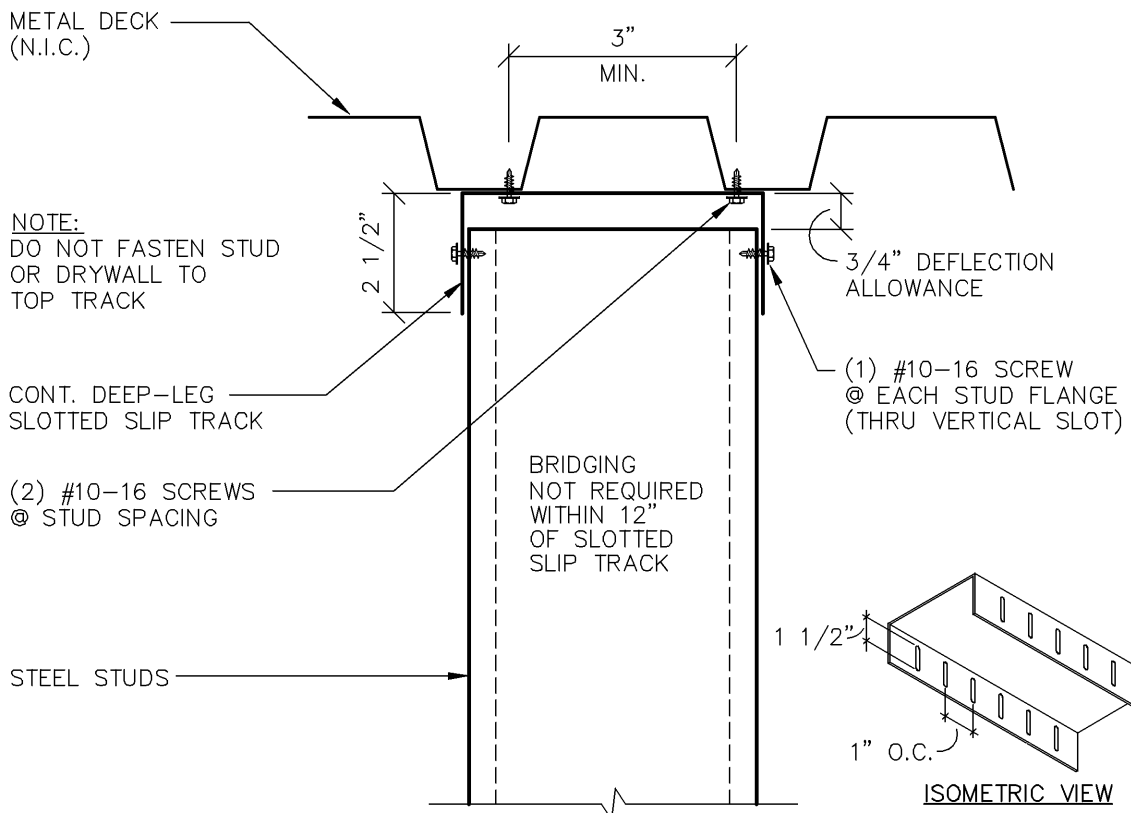

@ JAMB CONDITIONS

TYPICAL FRAMING

TELLING™

**BUILDSTRONG**

6272 CENTER STREET  
MENTOR, OHIO 44060  
PHONE: 440-974-3370

DETAIL IS FOR  
REFERENCE ONLY.  
NOT FOR CONSTRUCTION.

DETAIL PROVIDED BY:

100 CAMELOT DRIVE  
FOND DU LAC, WI 54935  
PHONE: (920) 926-9800

**@ METAL DECK  
SLOTTED SLIP TRACK DETAIL**