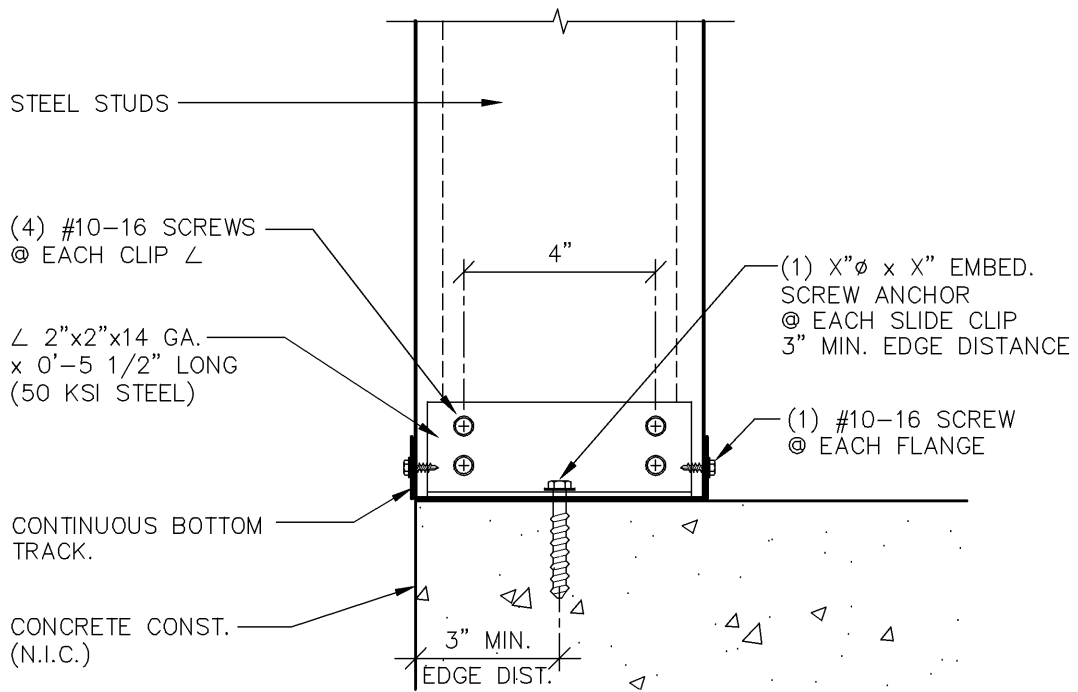

PLAN VIEW

TELLING™

BUILDSTRONG

6272 CENTER STREET
MENTOR, OHIO 44060
PHONE: 440-974-3370

DETAIL IS FOR
REFERENCE ONLY.
NOT FOR CONSTRUCTION.

DETAIL PROVIDED BY:

100 CAMELOT DRIVE
FOND DU LAC, WI 54935
PHONE: (920) 926-9800

@ CONCRETE
BASE CLIP DETAIL ATTACHMENT