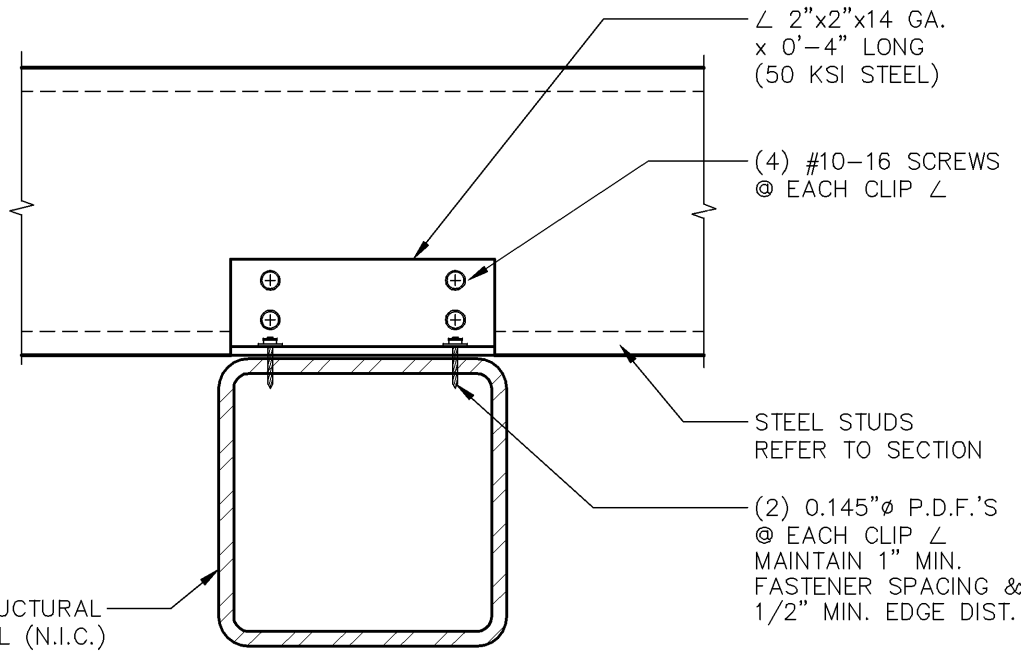

PLAN VIEW

TELLING™

BUILDSTRONG

6272 CENTER STREET
 MENTOR, OHIO 44060
 PHONE: 440-974-3370

DETAIL IS FOR
 REFERENCE ONLY.
 NOT FOR CONSTRUCTION.

DETAIL PROVIDED BY:

100 CAMELOT DRIVE
 FOND DU LAC, WI 54935
 PHONE: (920) 926-9800

HORIZONTAL FRAMING CLIP CONNECTION