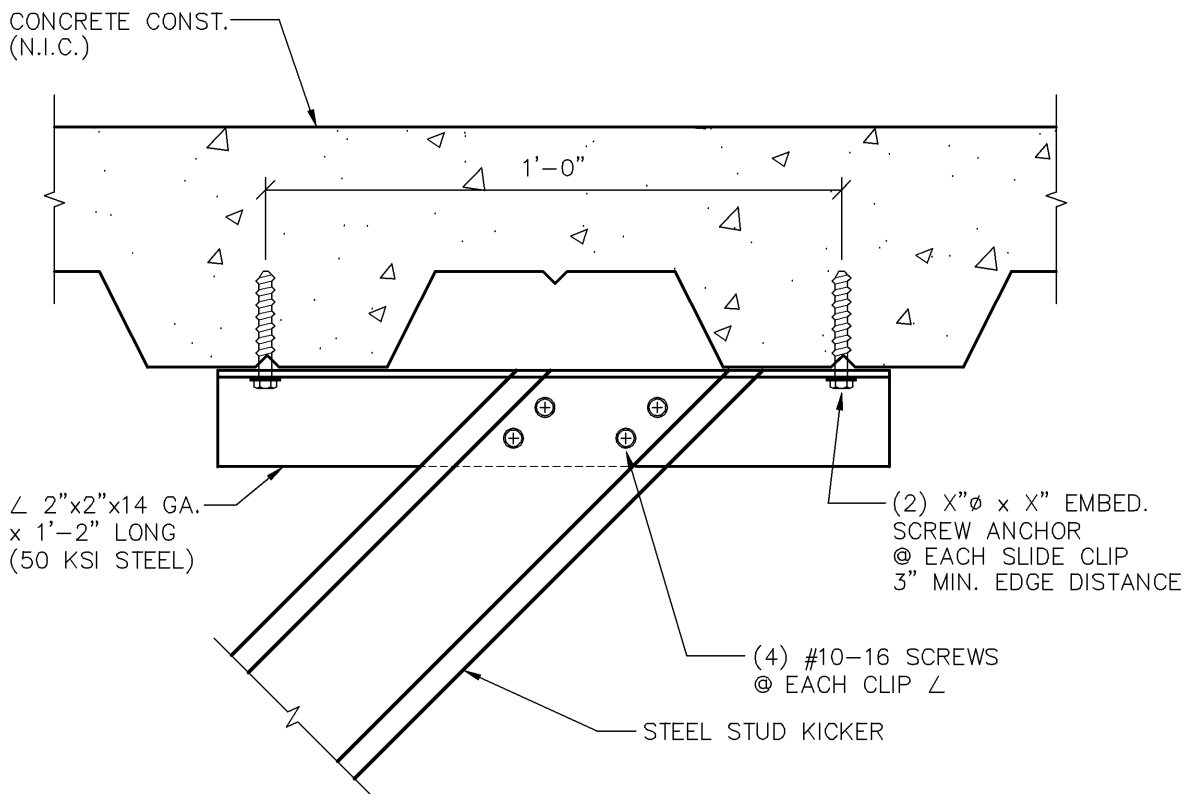

PLAN VIEW

TELLING™

BUILDSTRONG

6272 CENTER STREET
MENTOR, OHIO 44060
PHONE: 440-974-3370

DETAIL IS FOR
REFERENCE ONLY.
NOT FOR CONSTRUCTION.

DETAIL PROVIDED BY:

100 CAMELOT DRIVE
FOND DU LAC, WI 54935
PHONE: (920) 926-9800

AT CONCRETE KICKER CONNECTION