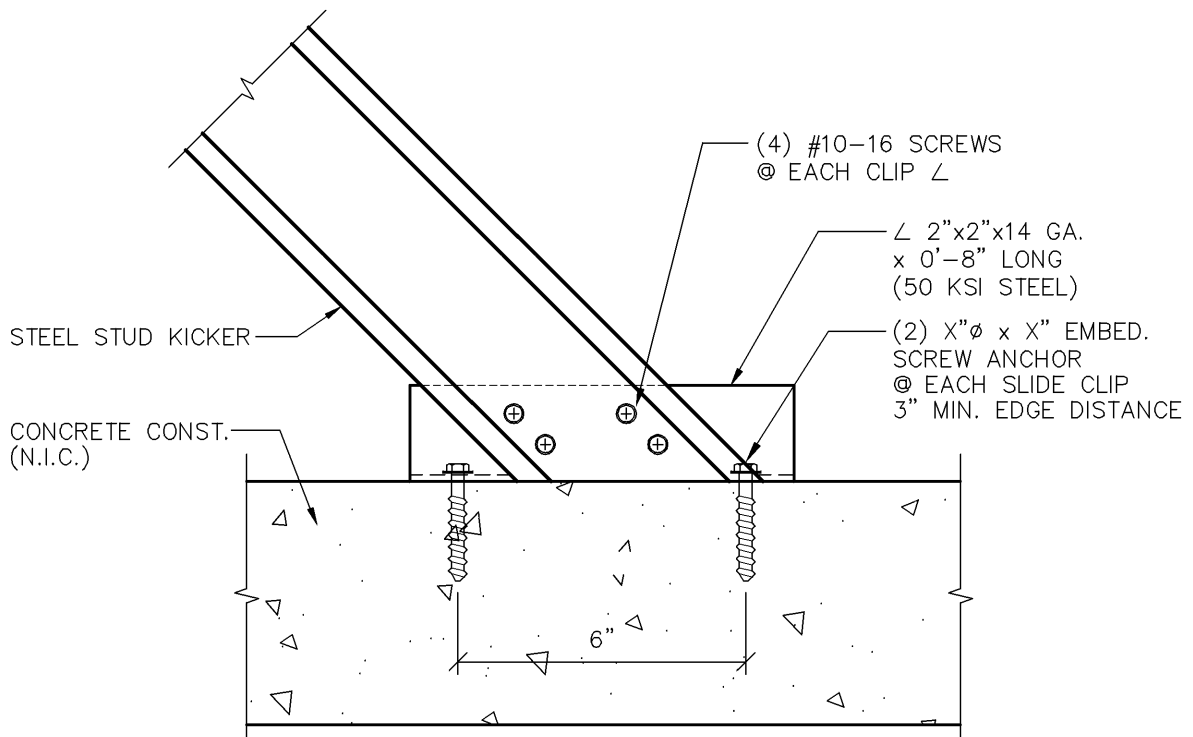

PLAN VIEW

TELLING™

BUILDSTRONG

6272 CENTER STREET
MENTOR, OHIO 44060
PHONE: 440-974-3370

DETAIL IS FOR
REFERENCE ONLY.
NOT FOR CONSTRUCTION.

DETAIL PROVIDED BY:

100 CAMELOT DRIVE
FOND DU LAC, WI 54935
PHONE: (920) 926-9800

AT CONCRETE KICKER CONNECTION