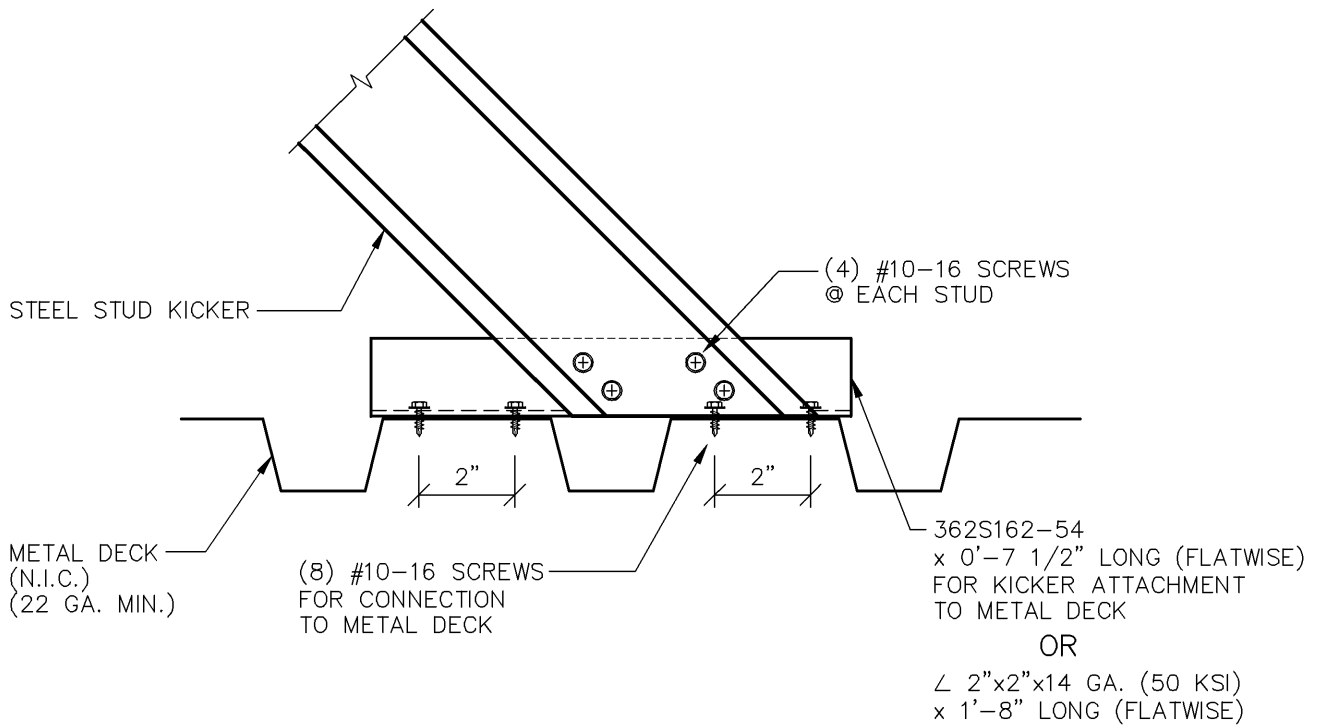

PLAN VIEW

TELLING™

BUILDSTRONG

6272 CENTER STREET
MENTOR, OHIO 44060
PHONE: 440-974-3370

DETAIL IS FOR
REFERENCE ONLY.
NOT FOR CONSTRUCTION.

DETAIL PROVIDED BY:

100 CAMELOT DRIVE
FOND DU LAC, WI 54935
PHONE: (920) 926-9800

AT METAL DECK KICKER CONNECTION