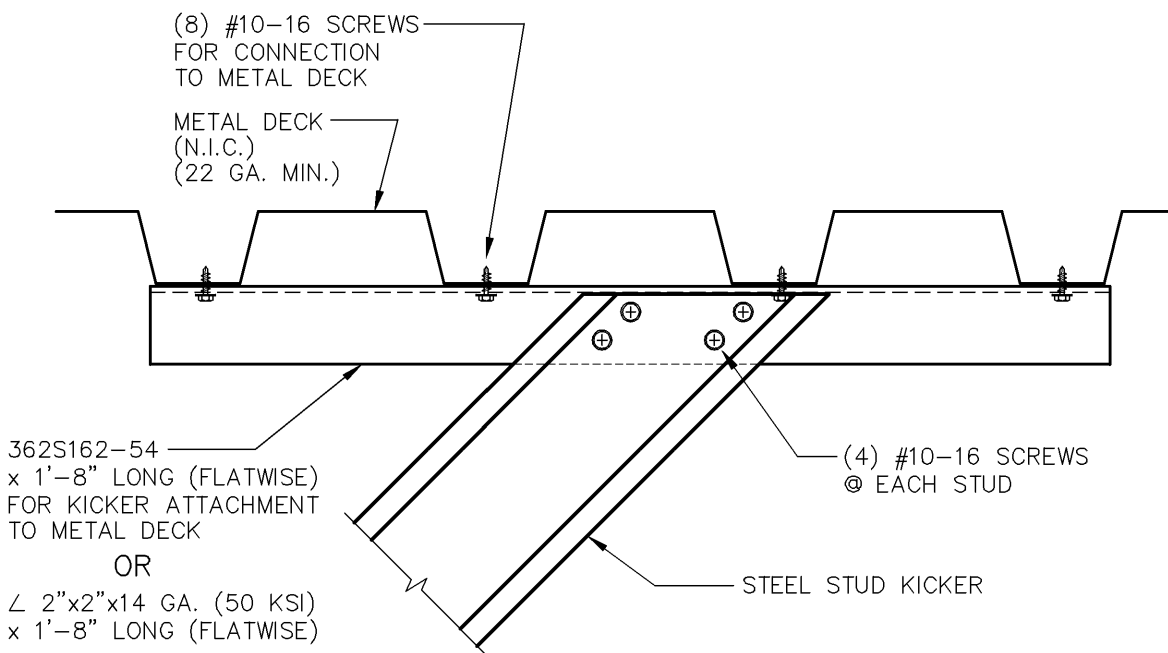

PLAN VIEW

TELLING™

BUILDSTRONG

6272 CENTER STREET
MENTOR, OHIO 44060
PHONE: 440-974-3370

DETAIL IS FOR
REFERENCE ONLY.
NOT FOR CONSTRUCTION.

DETAIL PROVIDED BY:

100 CAMELOT DRIVE
FOND DU LAC, WI 54935
PHONE: (920) 926-9800

AT METAL DECK
KICKER CONNECTION