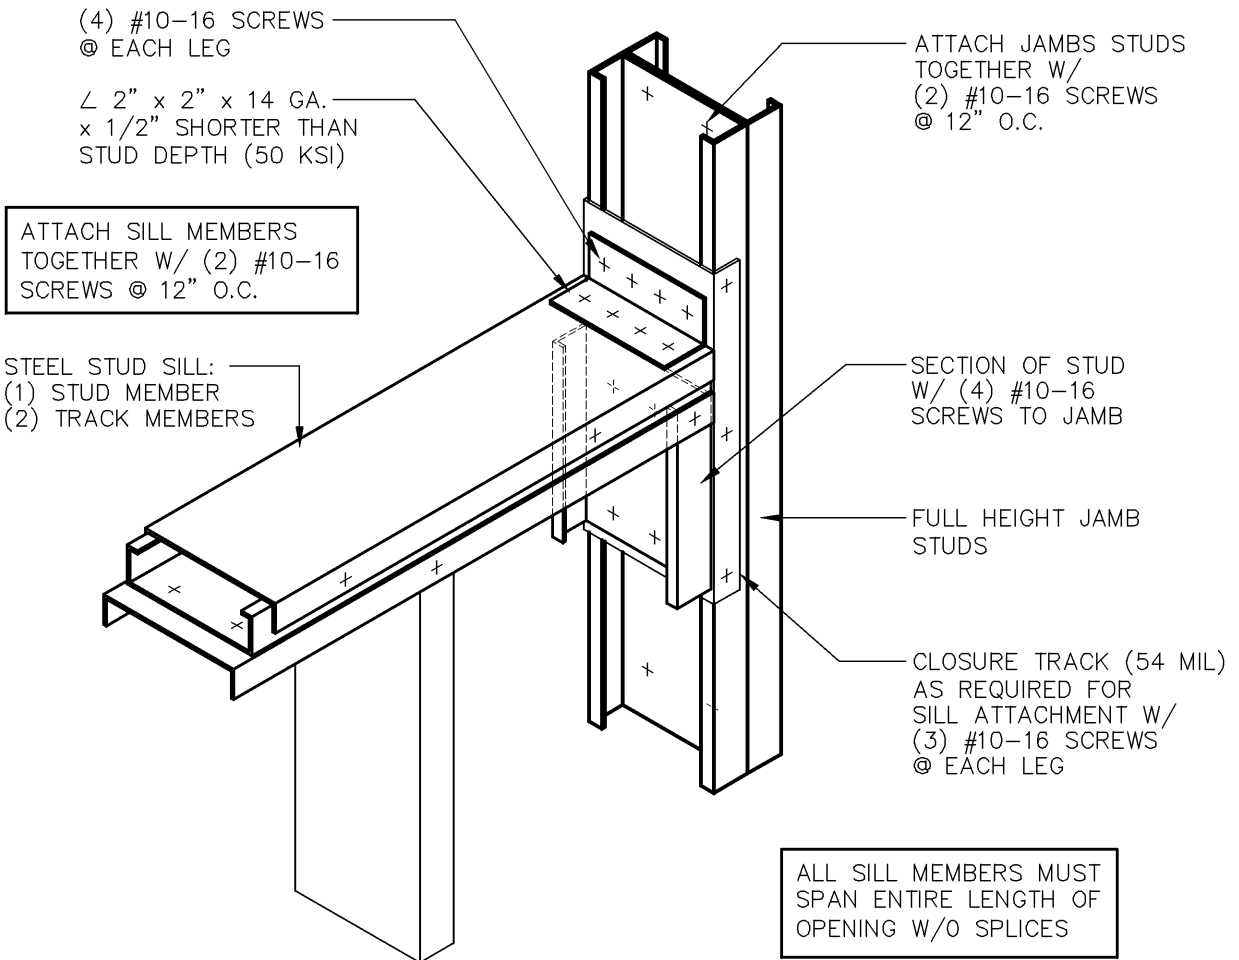

ALTERNATE SILL:

**BUILDSTRONG**

6272 CENTER STREET  
MENTOR, OHIO 44060  
PHONE: 440-974-3370

DETAIL IS FOR  
REFERENCE ONLY.  
NOT FOR CONSTRUCTION.

DETAIL PROVIDED BY:

100 CAMELOT DRIVE  
FOND DU LAC, WI 54935  
PHONE: (920) 926-9800

**BUILT-UP  
SILL - JAMB DETAIL**