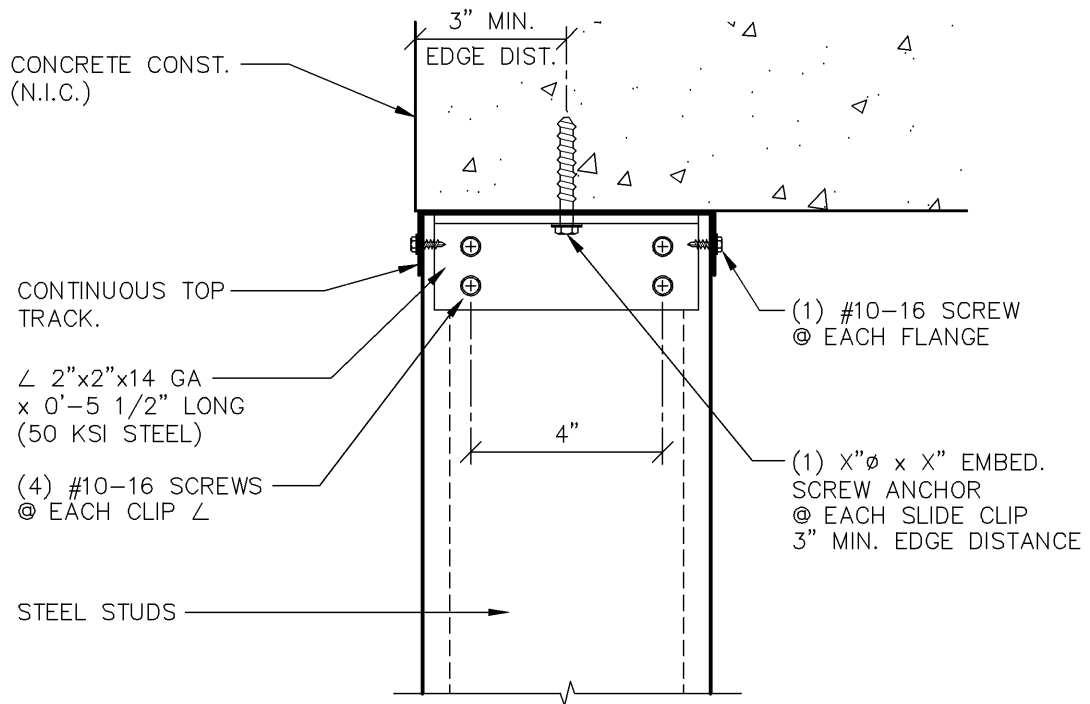

PLAN VIEW

TELLING™

BUILDSTRONG

6272 CENTER STREET  
MENTOR, OHIO 44060  
PHONE: 440-974-3370

DETAIL IS FOR  
REFERENCE ONLY.  
NOT FOR CONSTRUCTION.

DETAIL PROVIDED BY:

100 CAMELOT DRIVE  
FOND DU LAC, WI 54935  
PHONE: (920) 926-9800

@ CONCRETE  
TOP CLIP DETAIL ATTACHMENT