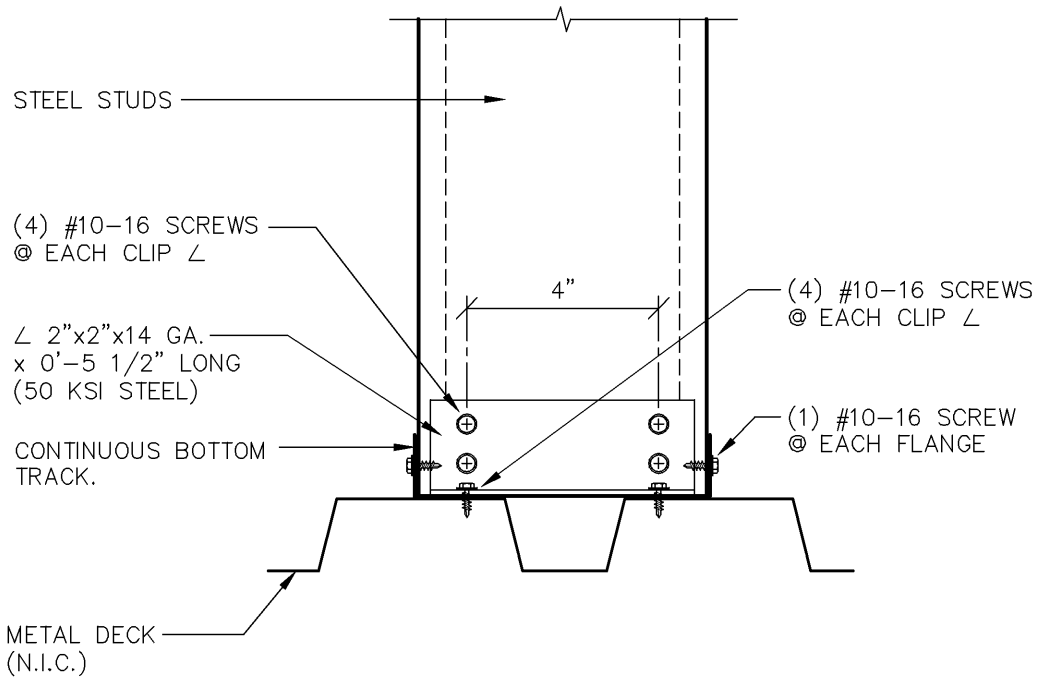

PLAN VIEW

TELLING™

BUILDSTRONG

6272 CENTER STREET  
MENTOR, OHIO 44060  
PHONE: 440-974-3370

DETAIL IS FOR  
REFERENCE ONLY.  
NOT FOR CONSTRUCTION.

DETAIL PROVIDED BY:

100 CAMELOT DRIVE  
FOND DU LAC, WI 54935  
PHONE: (920) 926-9800

@ METAL DECK  
BASE CLIP DETAIL ATTACHMENT