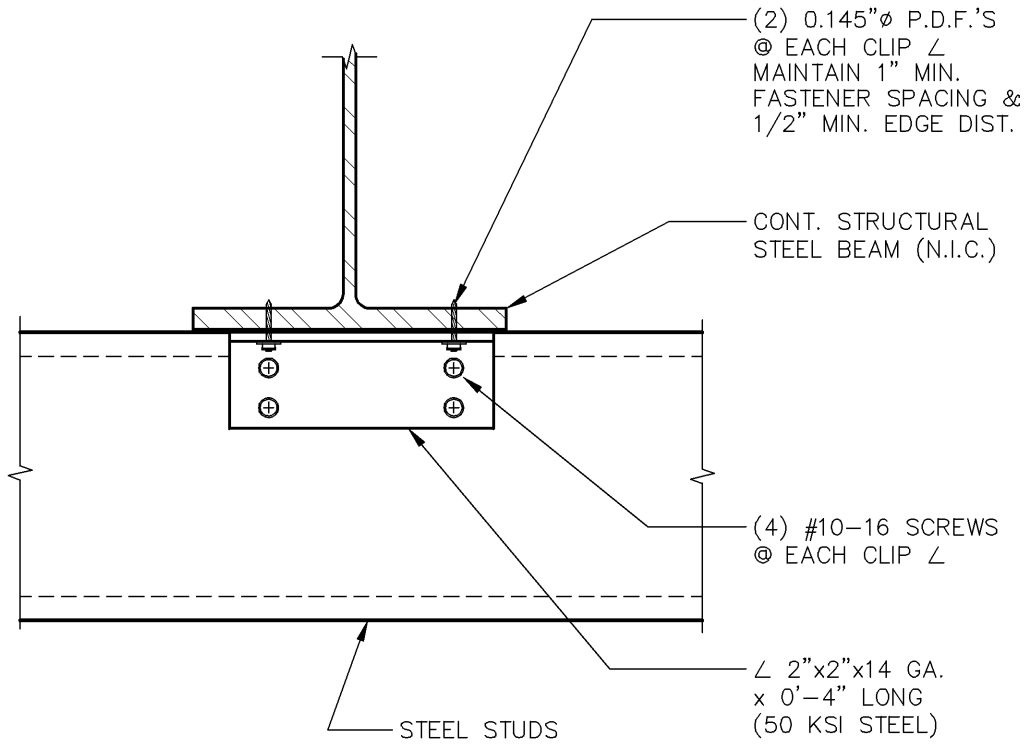

PLAN VIEW

TELLING™

BUILDSTRONG

6272 CENTER STREET  
 MENTOR, OHIO 44060  
 PHONE: 440-974-3370

DETAIL IS FOR  
 REFERENCE ONLY.  
 NOT FOR CONSTRUCTION.

DETAIL PROVIDED BY:

100 CAMELOT DRIVE  
 FOND DU LAC, WI 54935  
 PHONE: (920) 926-9800

## HORIZONTAL FRAMING CLIP CONNECTION