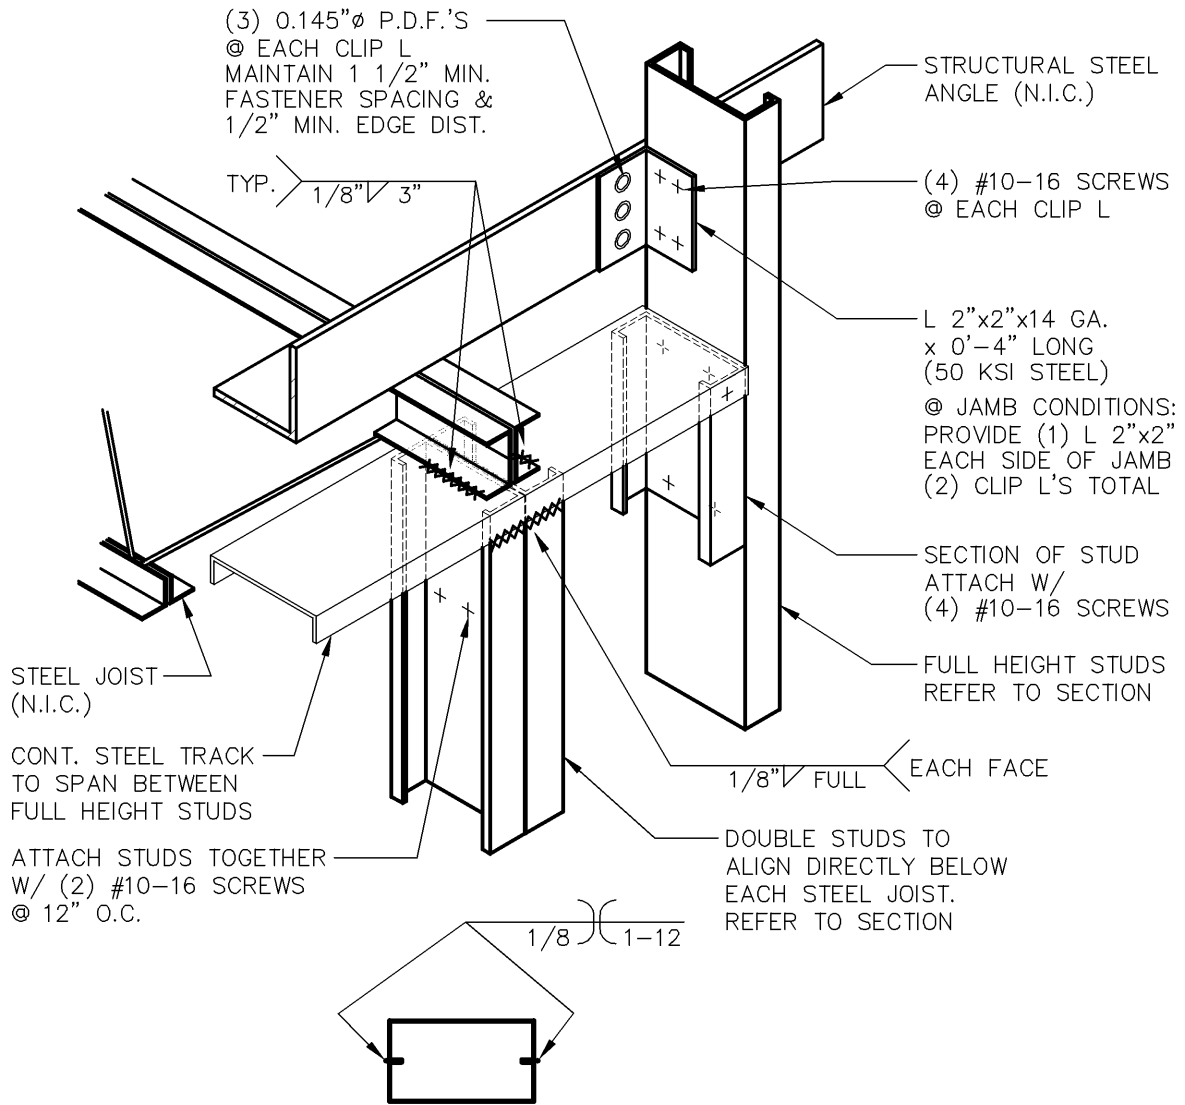

ELEVATION

ALTERNATE DOUBLE
 STUD ATTACHMENT

TELLING™

BUILDSTRONG

6272 CENTER STREET
 MENTOR, OHIO 44060
 PHONE: 440-974-3370

DETAIL IS FOR
 REFERENCE ONLY.
 NOT FOR CONSTRUCTION.

DETAIL PROVIDED BY:

100 CAMELOT DRIVE
 FOND DU LAC, WI 54935
 PHONE: (920) 926-9800

JOIST BEARING DETAIL