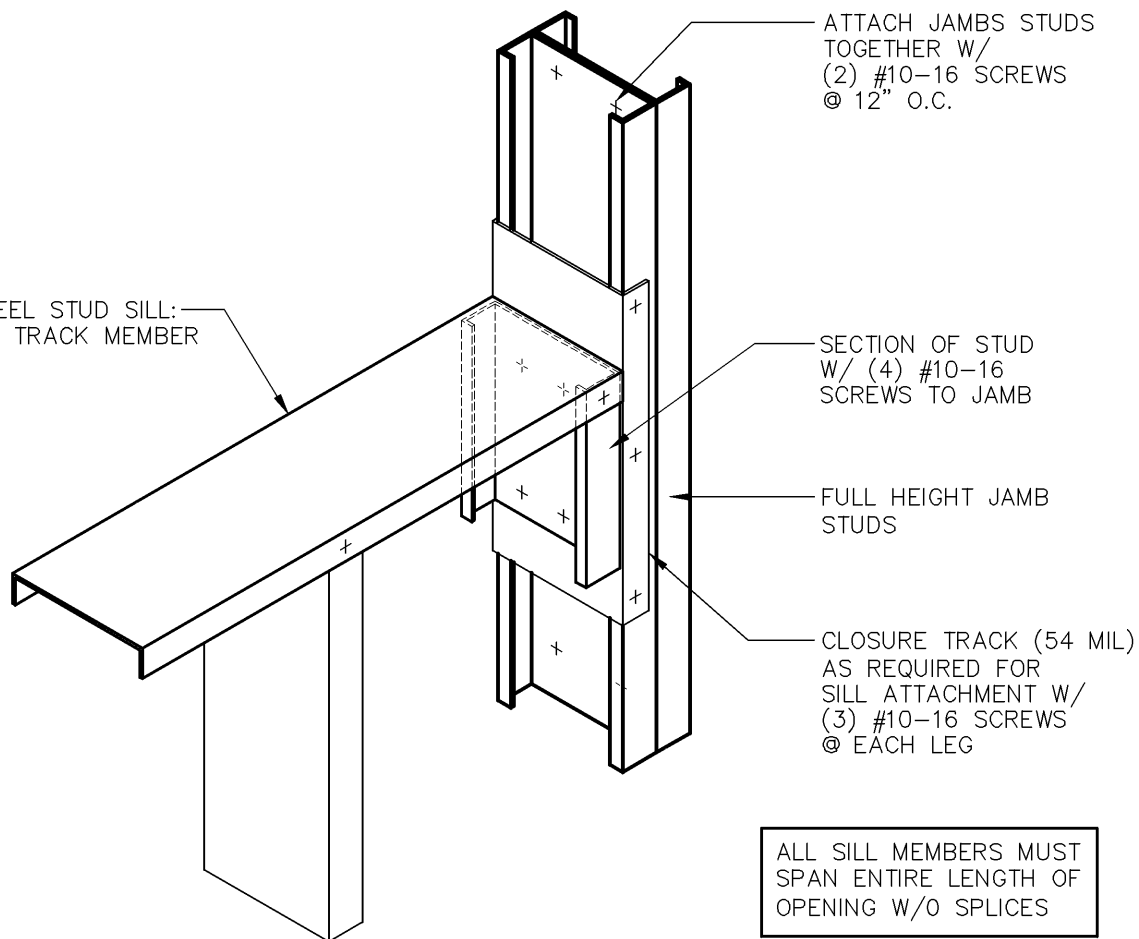

STEEL STUD SILL:
(1) TRACK MEMBER

TELLING™

BUILDSTRONG

6272 CENTER STREET
MENTOR, OHIO 44060
PHONE: 440-974-3370

DETAIL IS FOR
REFERENCE ONLY.
NOT FOR CONSTRUCTION.

DETAIL PROVIDED BY:

100 CAMELOT DRIVE
FOND DU LAC, WI 54935
PHONE: (920) 926-9800

TYPICAL SILL – JAMB DETAIL