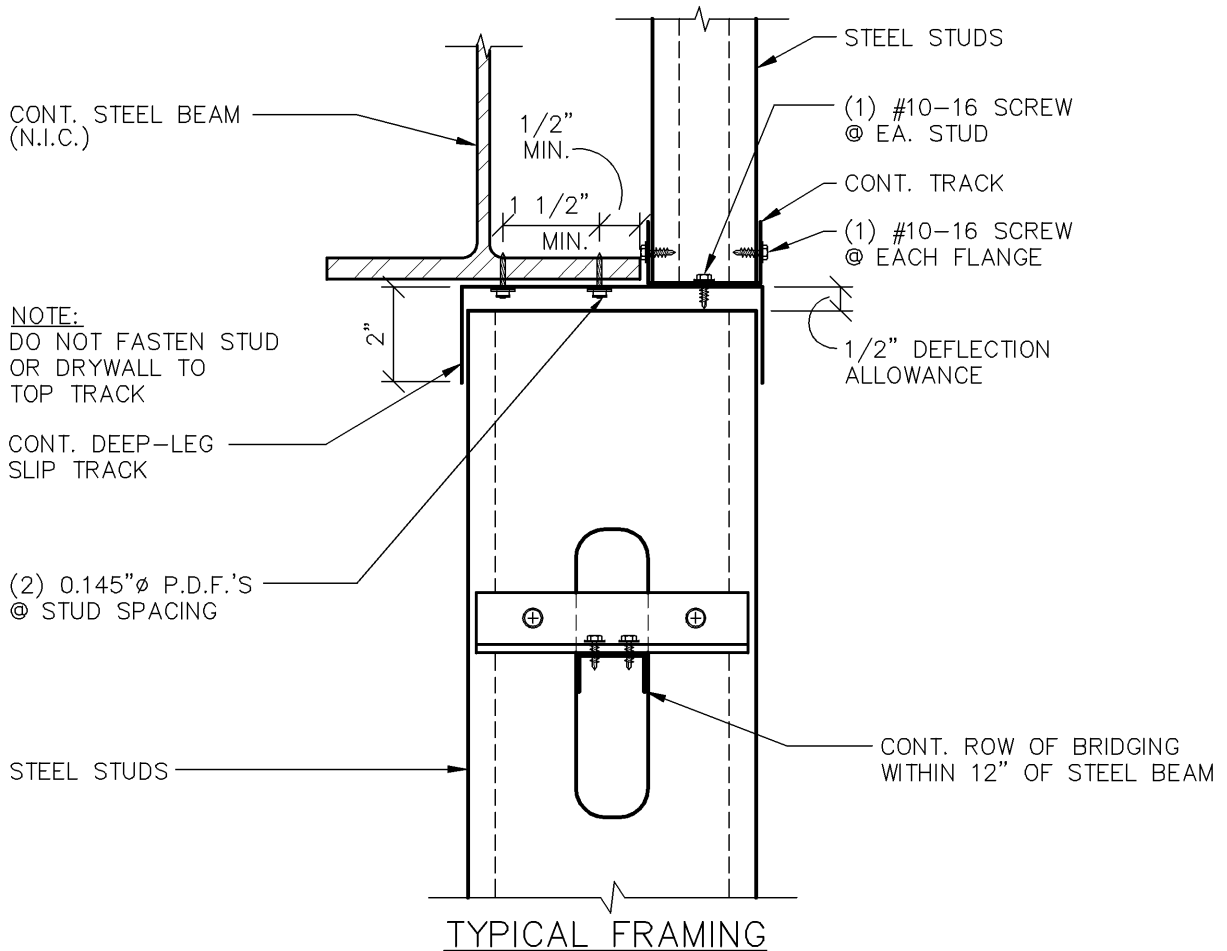

@ JAMB CONDITIONS

TELLING™

BUILDSTRONG

6272 CENTER STREET
MENTOR, OHIO 44060
PHONE: 440-974-3370

DETAIL IS FOR REFERENCE ONLY.
NOT FOR CONSTRUCTION.

DETAIL PROVIDED BY:

100 CAMELOT DRIVE
FOND DU LAC, WI 54935
PHONE: (920) 926-9800

**@ STEEL BEAM
SLIP TRACK ATTACHMENT**