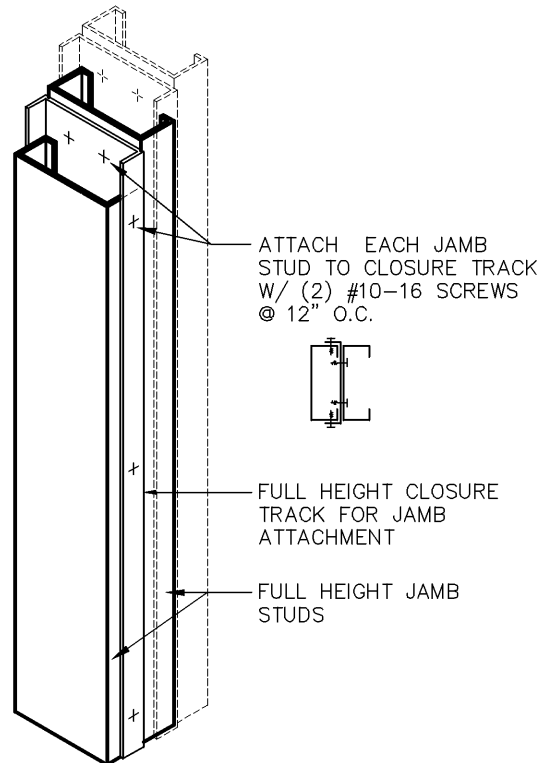

SCREWED OPTION

SCREWED OPTION

WELDED OPTION

SCREWED OPTION

TELLING™

BUILDSTRONG

6272 CENTER STREET
MENTOR, OHIO 44060
PHONE: 440-974-3370

DETAIL IS FOR REFERENCE ONLY. NOT FOR CONSTRUCTION.

DETAIL PROVIDED BY:

100 CAMELOT DRIVE
FOND DU LAC, WI 54935
PHONE: (920) 926-9800

JAMB/POST MULTIPLE STUD ATTACHMENT